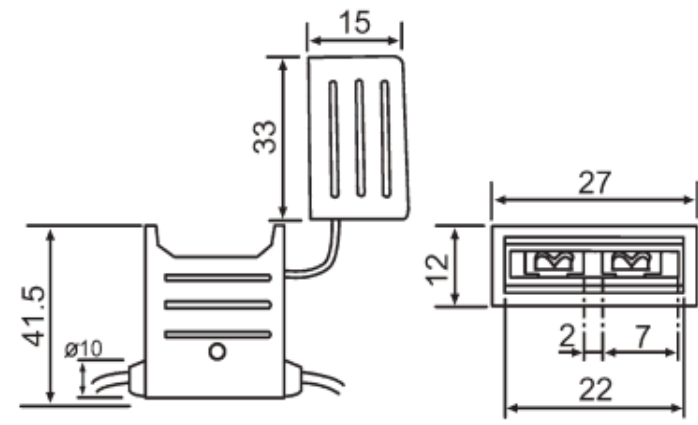

Maximum rated value: 6A.250V.AC

S1038-6

| wire size | wire diameter | inner copper | wire length |
|-----------|---------------|--------------|-------------|
| | 4mm | 40*0.18mm | 28cm |
| | | | |

Maximum rated value: 6A.250V.AC

S1038-4

| wire size | wire diameter | inner copper | wire length |
|-----------|---------------|--------------|-------------|
| | 4mm | 40*0.18mm | 28cm |
| | | | |